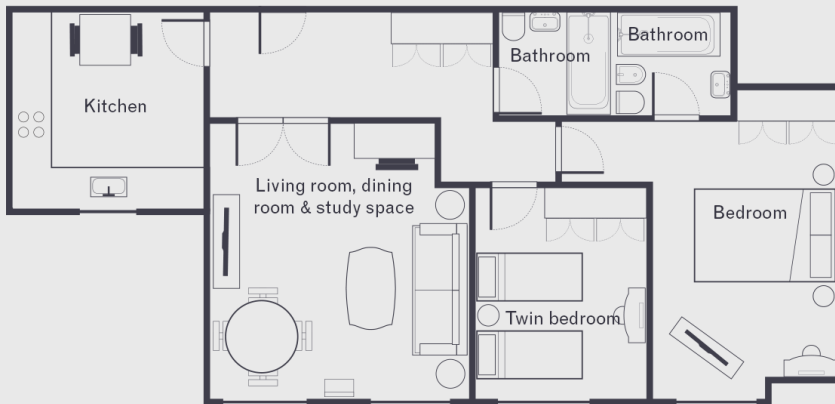

TWO BEDROOM APARTMENT

FLOORS 1, 2 & 3

1010 sq ft / 93 sq m

Please note that this is a sample floor plan and actual room layout may vary

TWO BEDROOM APARTMENT

FLOORS 1, 2 & 3

920 sq ft / 85 sq m

Please note that this is a sample floor plan and actual room layout may vary

TWO BEDROOM APARTMENT

FLOORS 1, 2 & 3

1063 sq ft / 99 sq m

Please note that this is a sample floor plan and actual room layout may vary