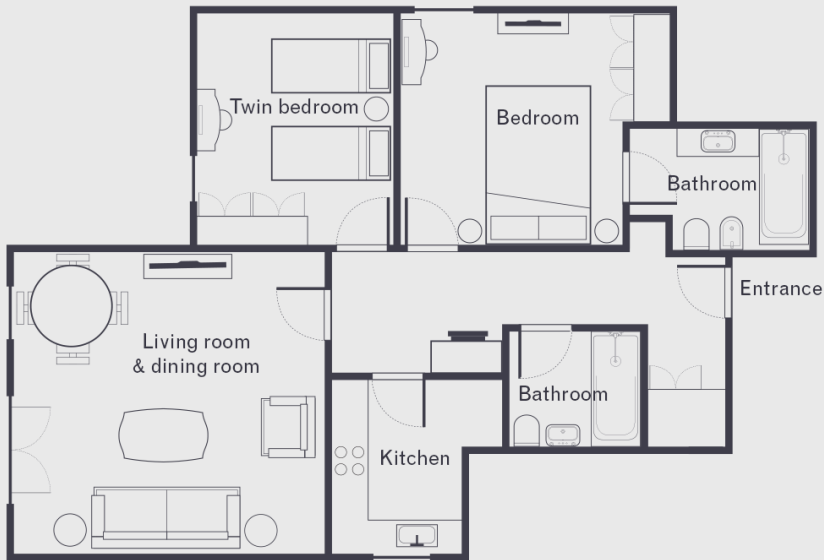

TWO BEDROOM APARTMENT

FLOORS 1, 2 & 3

1010 sq ft / 93 sq m

Please note that this is a sample floor plan and actual room layout may vary

TWO BEDROOM APARTMENT

FLOORS 1, 2 & 3

920 sq ft / 85 sq m

Please note that this is a sample floor plan and actual room layout may vary

TWO BEDROOM APARTMENT

FLOORS 1, 2 & 3

1063 sq ft / 99 sq m

Please note that this is a sample floor plan and actual room layout may vary